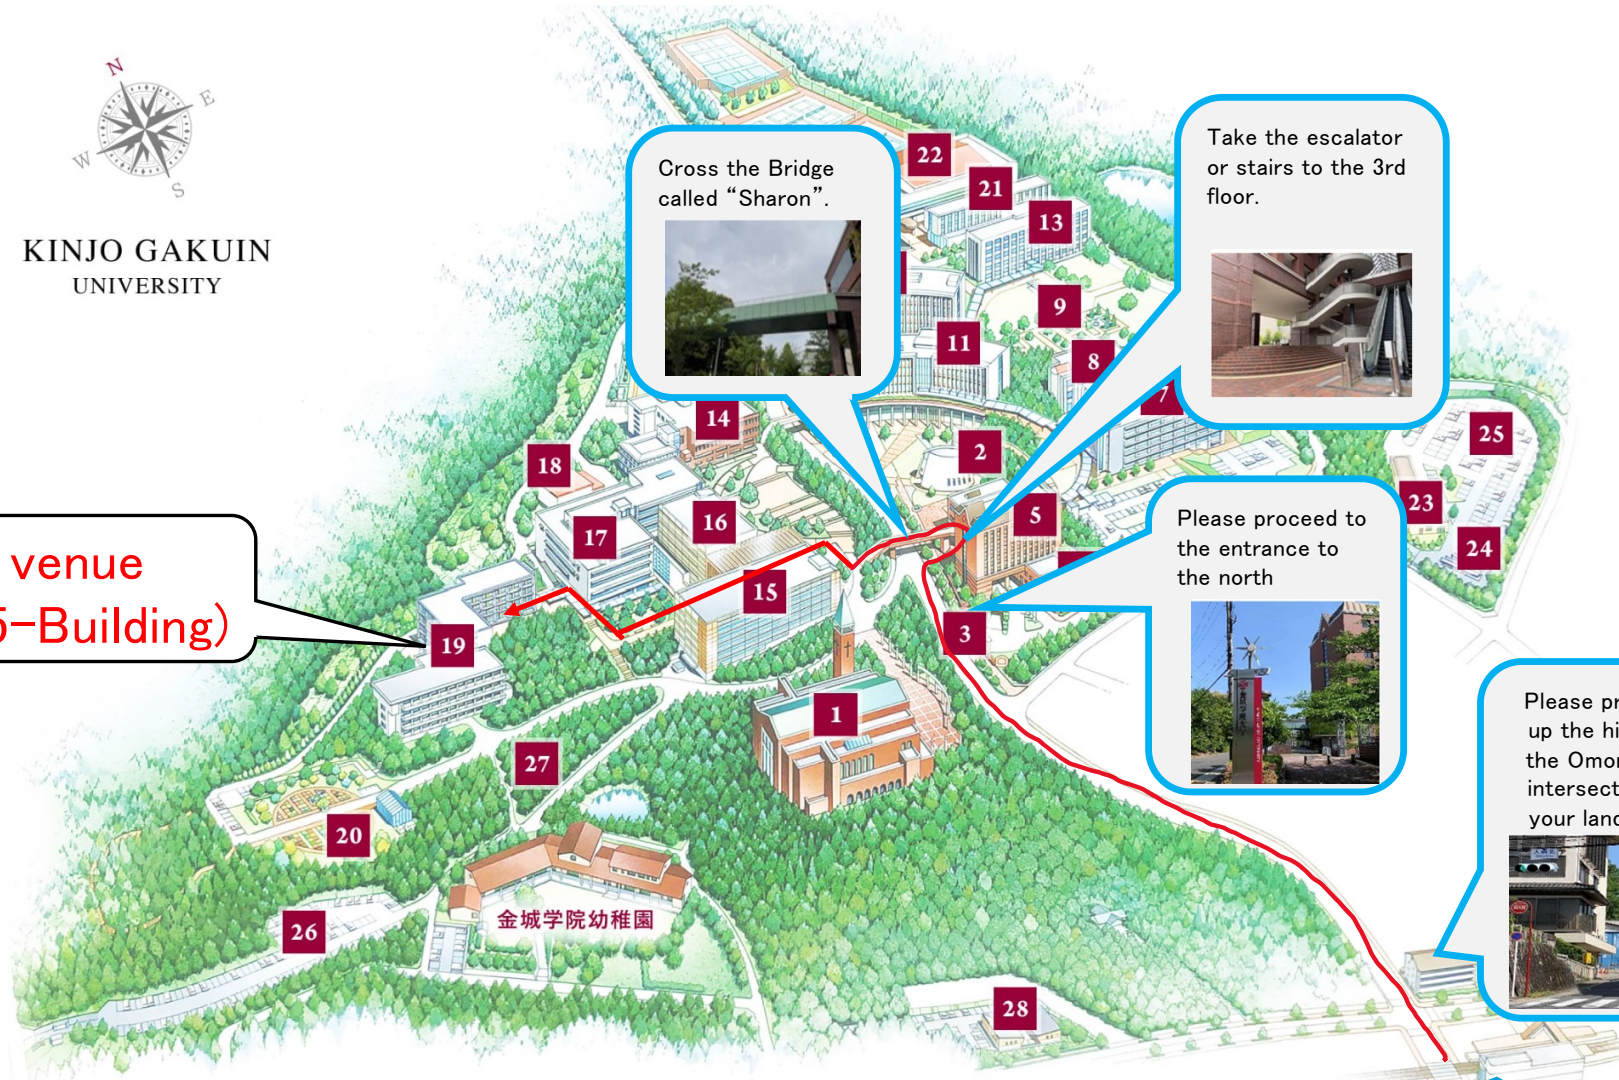

KINJO GAKUIN  
UNIVERSITY

venue  
(W5-Building)

Cross the Bridge  
called "Sharon".

Take the escalator  
or stairs to the 3rd  
floor.

Please proceed to  
the entrance to  
the north

Please proceed  
up the hill with  
the Omori-Kita  
intersection as  
your landmark.

Meitesu-Seto line,  
Omori-Kinjo Gakuin mae Station

KINJO GAKUIN  
UNIVERSITY

Cross the Bridge of Sharon.

Take the escalator/elevator or stairs in the main building.

Please proceed to the entrance to the north

Please proceed up the hill with the Omori-Kita intersection as your landmark.

Meitesu-Seto line,  
Omori-Kinjo Gakuin mae Station

venue  
(Annie Randolph  
Memorial Auditorium)

金城学院幼稚園

KINJO GAKUIN  
UNIVERSITY

venue  
(W3-Building  
(Lily West))

Cross the Bridge of Sharon.

Take the  
escalator/elevator  
or stairs in the  
main building.

Please proceed  
to the entrance  
to the north

Please proceed  
up the hill with  
the Omori-Kita  
intersection as  
your landmark.