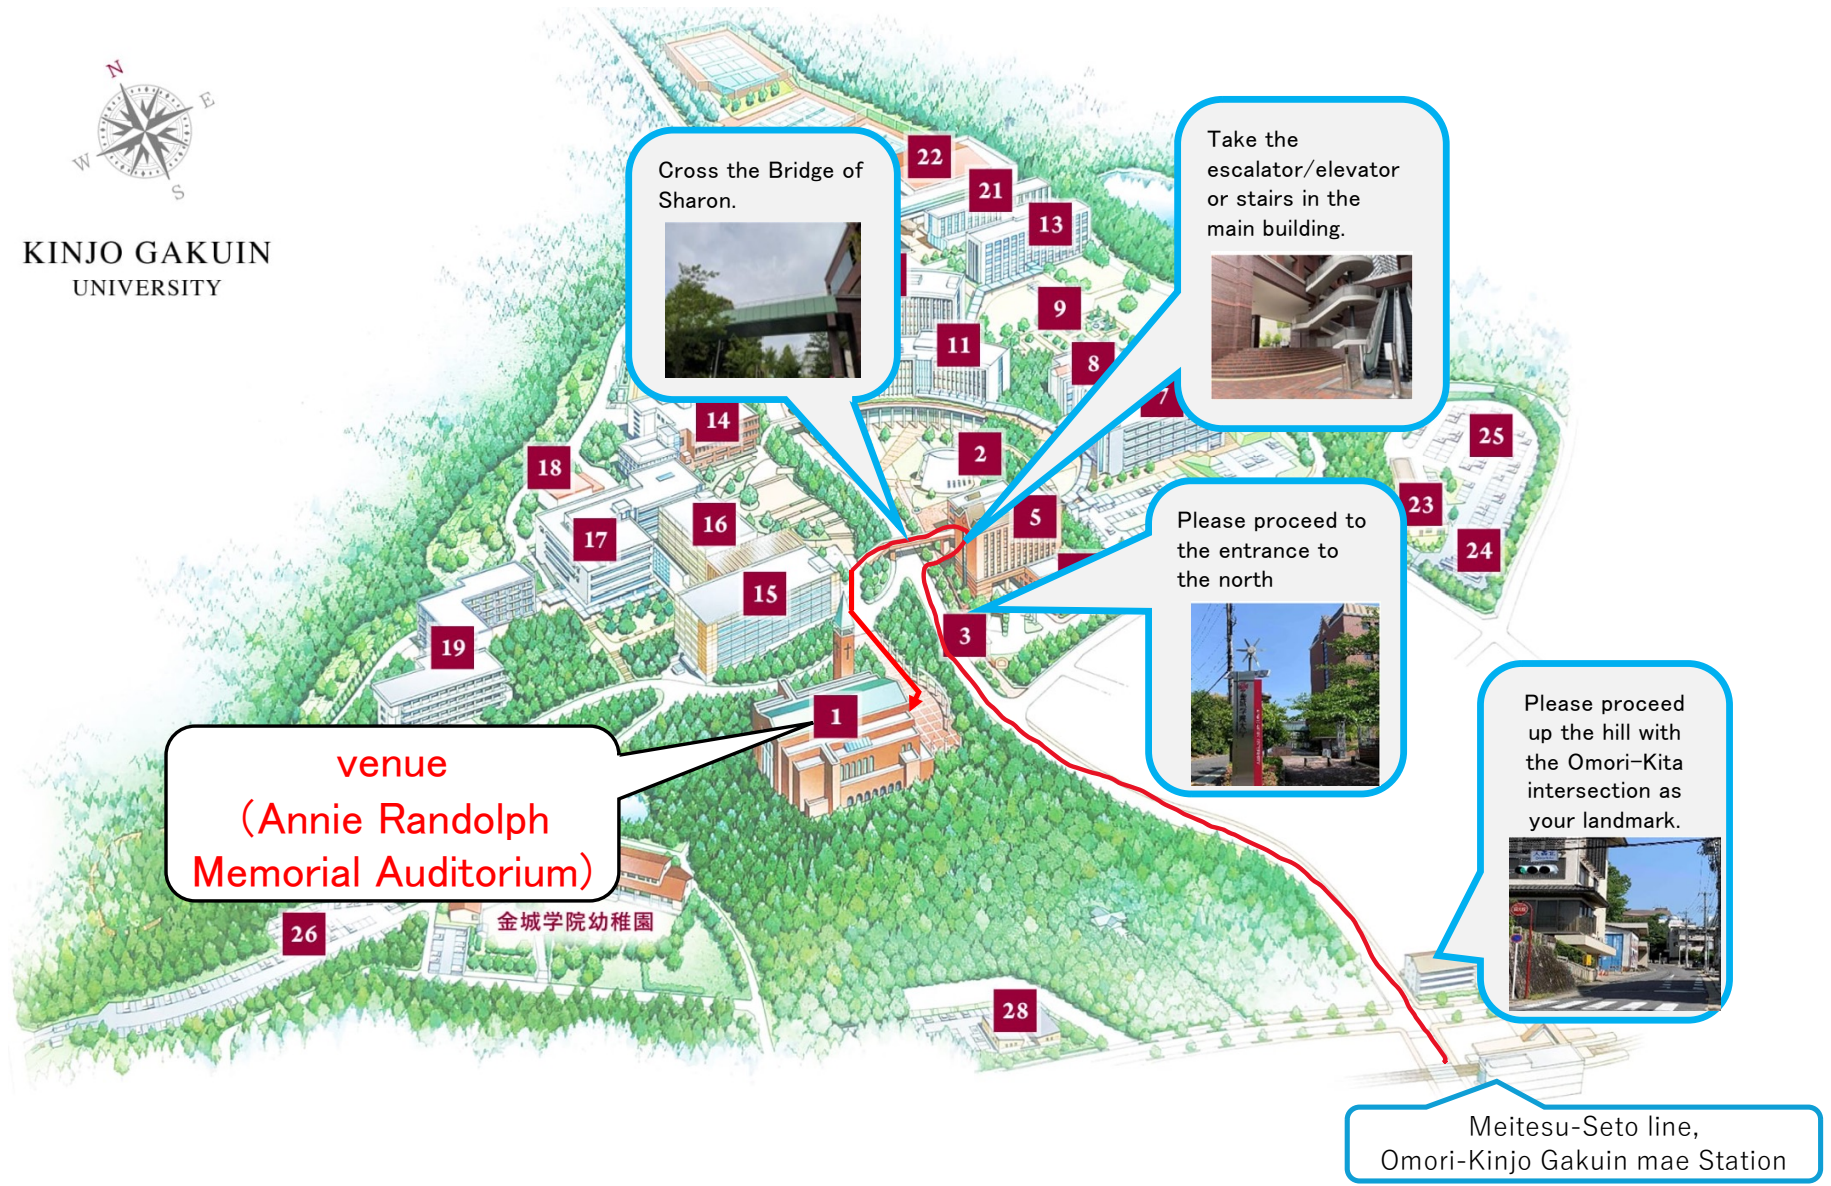

KINJO GAKUIN  
UNIVERSITY

venue  
(W5-Building)

Cross the Bridge  
called "Sharon".

Take the escalator  
or stairs to the 3rd  
floor.

Please proceed to  
the entrance to  
the north

Please proceed  
up the hill with  
the Omori-Kita  
intersection as  
your landmark.

Meitesu-Seto line,  
Omori-Kinjo Gakuin mae Station

KINJO GAKUIN  
UNIVERSITY

Cross the Bridge of Sharon.

Take the escalator/elevator or stairs in the main building.

Please proceed to the entrance to the north

Please proceed up the hill with the Omori-Kita intersection as your landmark.

Meitesu-Seto line,  
Omori-Kinjo Gakuin mae Station

venue  
(Annie Randolph  
Memorial Auditorium)

金城学院幼稚園

KINJO GAKUIN  
UNIVERSITY

venue  
(W3-Building  
(Lily West))

Cross the Bridge of Sharon.

Take the  
escalator/elevator  
or stairs in the  
main building.

Please proceed  
to the entrance  
to the north

Please proceed  
up the hill with  
the Omori-Kita  
intersection as  
your landmark.